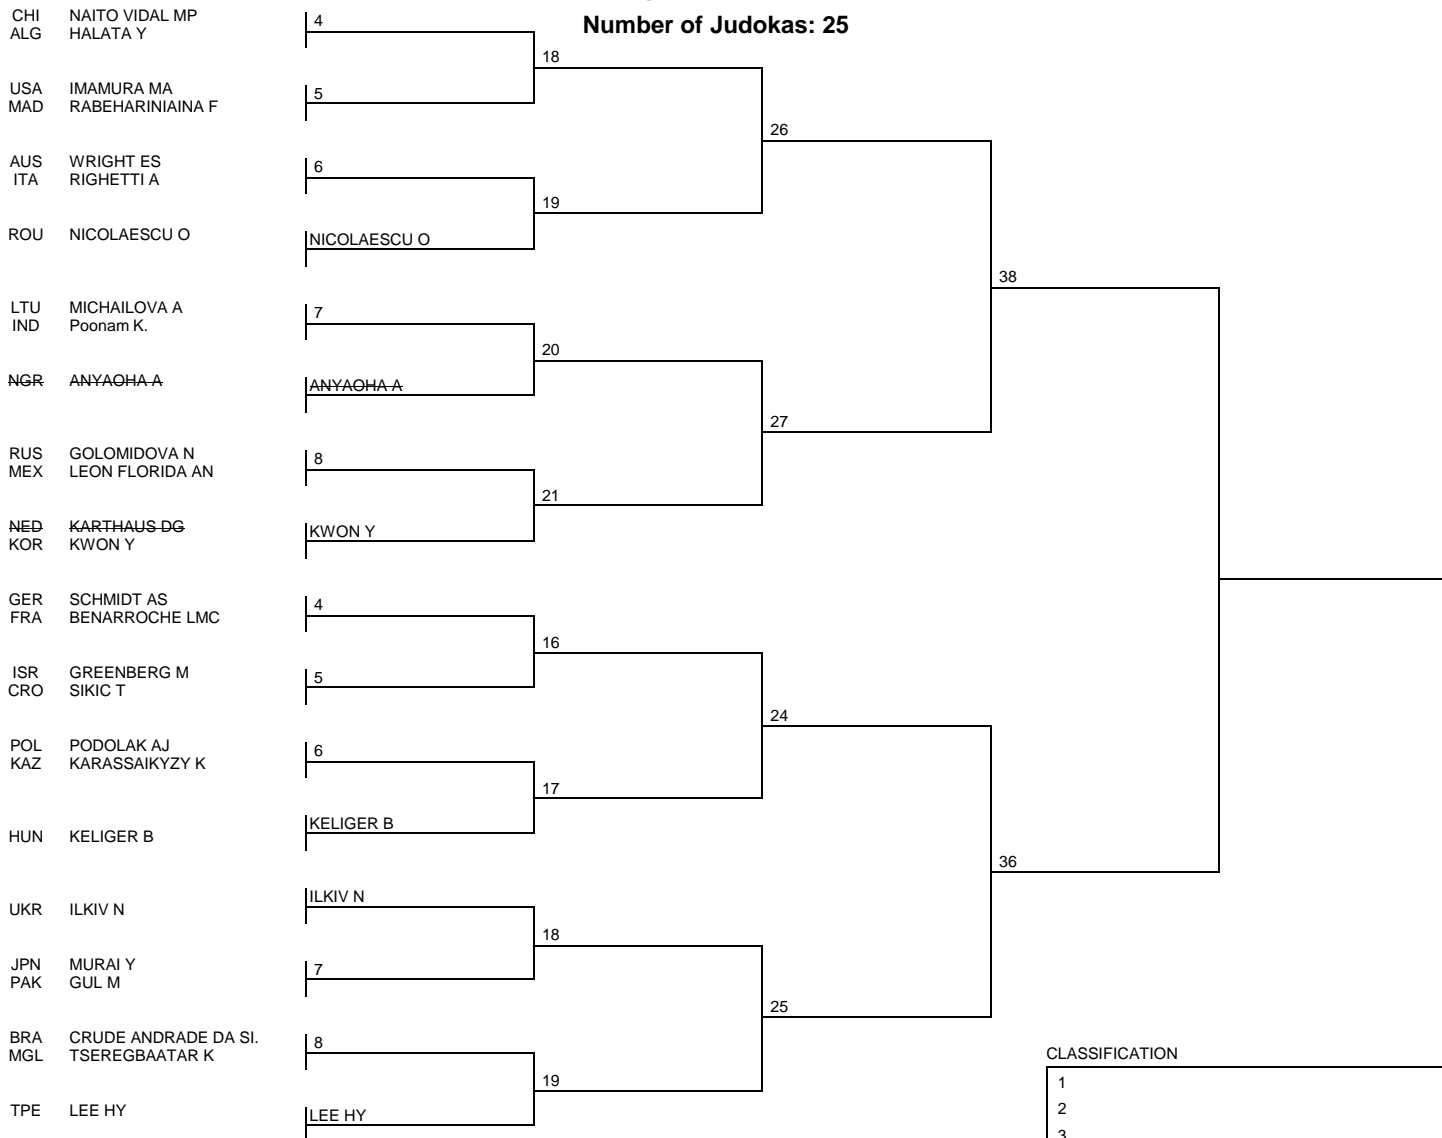

CONTEST LIST (WITH CONTEST NUMBERS)

對戰單

Weigh-in: 7:30 - 8:30

Number of Judokas: 25

Repechage Phases

CLASSIFICATION

1
2
3
3
5
5
7
7