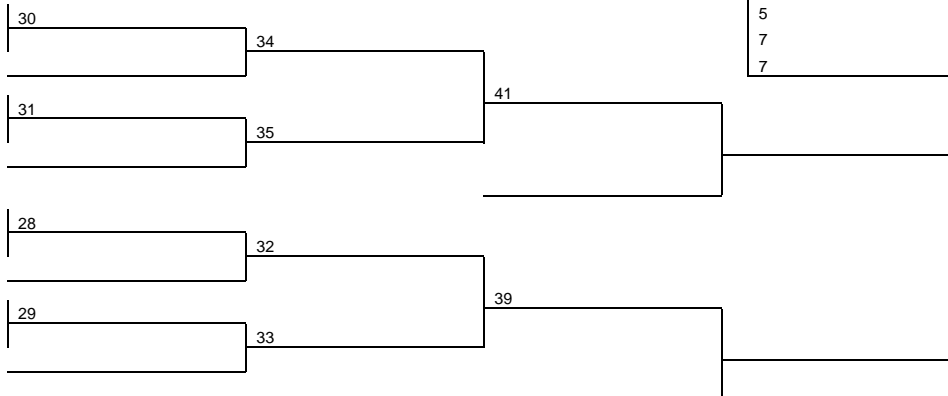

CONTEST LIST (WITH CONTEST NUMBERS)

對戰單

Weigh-in: 7:30 - 8:30

Number of Judokas: 25

Repechage Phases

CLASSIFICATION

1
2
3
3
5
5
7
7